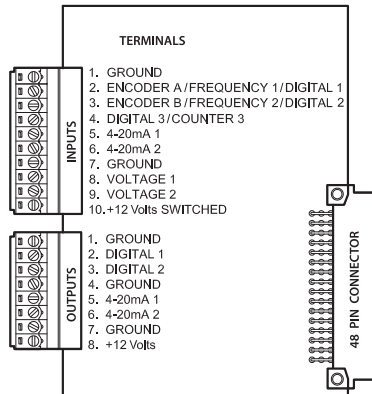

MACE FLOSERIES3 CARDS

FloSeries3 Cards for use in the MACE FloPro, AgriFlo and HydroMace XCi (Multiple Card Interface) devices*

DOPPLER CARD Part No. 850-328

PULSE I/O CARD Part No. 850-353

FLOSI CARD Part No. 850-330

I/O CARD Part No. 850-329

SDI-12 MASTER CARD Part No. 850-368

WEBCOMM 3G CARD Part No. 850-360

WEBCOMM GSM CARD Part No. 850-361