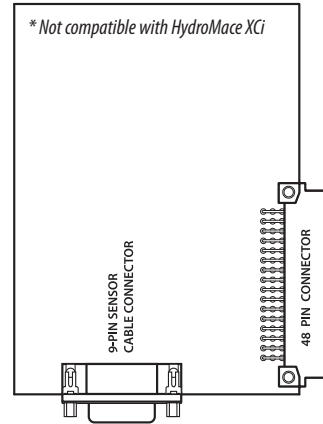

MACE FLOSERIES3 CARDS

FloSeries3 Cards for use in the MACE FloPro, AgriFlo and HydroMace XCi (Multiple Card Interface) devices*

DOPPLER CARD Part No. 850-328

PULSE I/O CARD Part No. 850-353

FLOSI CARD Part No. 850-330

I/O CARD Part No. 850-329

SDI-12 MASTER CARD Part No. 850-368

WEBCOMM 3G CARD Part No. 850-360

WEBCOMM GSM CARD Part No. 850-361