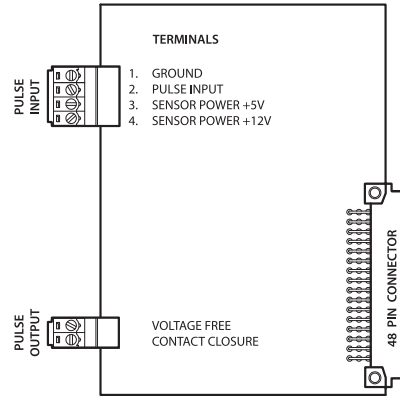

MACE FLOSERIES3 CARDS

FloSeries3 Cards for use in the MACE FloPro, AgriFlo and HydroMace XCi (Multiple Card Interface) devices*

DOPPLER CARD Part No. 850-328

PULSE I/O CARD Part No. 850-353

FLOSI CARD Part No. 850-330

I/O CARD Part No. 850-329

SDI-12 MASTER CARD Part No. 850-368

WEBCOMM 3G CARD Part No. 850-360

WEBCOMM GSM CARD Part No. 850-361