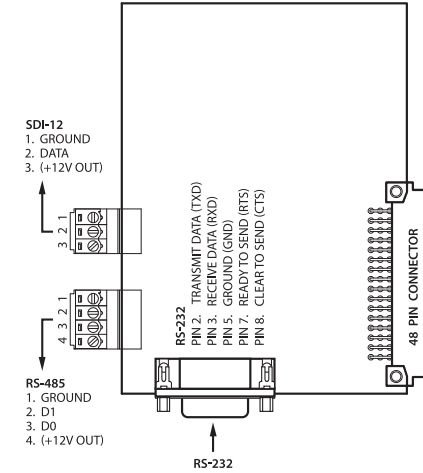

MACE FLOSERIES3 CARDS

FloSeries3 Cards for use in the MACE FloPro, AgriFlo and HydroMace XCi (Multiple Card Interface) devices*

DOPPLER CARD Part No. 850-328

PULSE I/O CARD Part No. 850-353

FLOSI CARD Part No. 850-330

I/O CARD Part No. 850-329

SDI-12 MASTER CARD Part No. 850-368

WEBCOMM 3G CARD Part No. 850-360

WEBCOMM GSM CARD Part No. 850-361