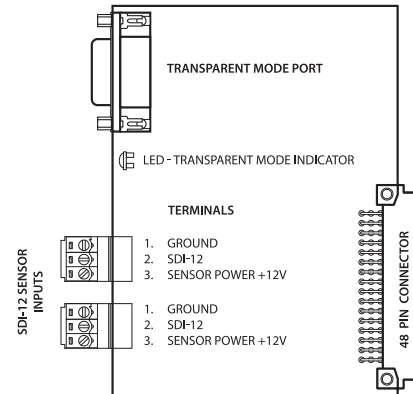

MACE FLOSERIES3 CARDS

FloSeries3 Cards for use in the MACE FloPro, AgriFlo and HydroMace XCi (Multiple Card Interface) devices*

DOPPLER CARD Part No. 850-328

PULSE I/O CARD Part No. 850-353

FLOSI CARD Part No. 850-330

I/O CARD Part No. 850-329

SDI-12 MASTER CARD Part No. 850-368

WEBCOMM 3G CARD Part No. 850-360

WEBCOMM GSM CARD Part No. 850-361