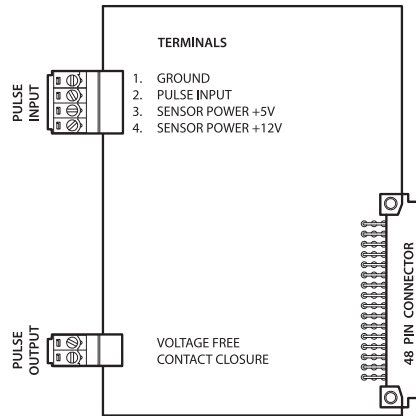

# MACE FLOSERIES3 CARDS

FloSeries3 Cards for use in the MACE FloPro XCI, AgriFlo XCI, HydroMace XCI<sup>®</sup> and HVFlo XCI<sup>®</sup> devices

**DOPPLER CARD** Part No. 850-328

\* Not compatible with HydroMace XCI

**PULSE I/O CARD** Part No. 850-353

**FLOSI CARD** Part No. 850-330

**I/O CARD** Part No. 850-329

**SDI-12 MASTER CARD** Part No. 850-368

**WEBCOMM 3G CARD** Part No. 850-360

# All cards must be factory fitted in to the HVFlo XCI