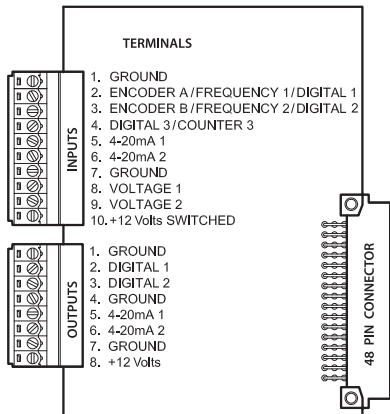

# MACE FLOSERIES3 CARDS

FloSeries3 Cards for use in the MACE FloPro XCI, AgriFlo XCI, HydroMace XCI<sup>®</sup> and HVFlo XCI<sup>®</sup> devices

**DOPPLER CARD** Part No. 850-328

\* Not compatible with HydroMace XCI

**PULSE I/O CARD** Part No. 850-353

**FLOSI CARD** Part No. 850-330

**I/O CARD** Part No. 850-329

**SDI-12 MASTER CARD** Part No. 850-368

**WEBCOMM 3G CARD** Part No. 850-360