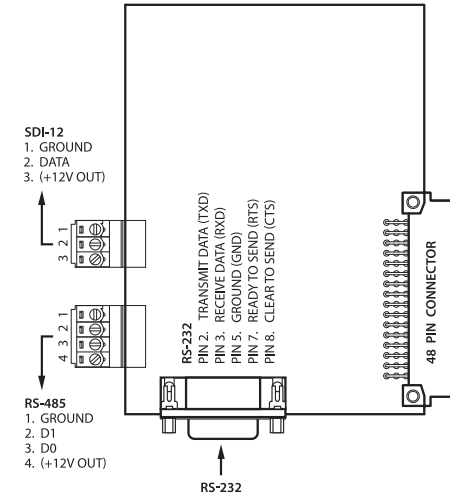

# MACE FLOSERIES3 CARDS

FloSeries3 Cards for use in the MACE FloPro XCI, AgriFlo XCI, HydroMace XCI<sup>®</sup> and HVFlo XCI<sup>®</sup> devices

**DOPPLER CARD** Part No. 850-328

\* Not compatible with HydroMace XCI

**PULSE I/O CARD** Part No. 850-353

**FLOSI CARD** Part No. 850-330

**I/O CARD** Part No. 850-329

**SDI-12 MASTER CARD** Part No. 850-368

**WEBCOMM 3G CARD** Part No. 850-360

# All cards must be factory fitted in to the HVFlo XCI