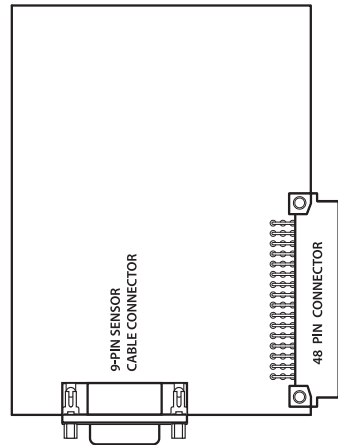

# MACE FLOSERIES3 CARDS

FloSeries3 Cards for use in the MACE FloPro XCI, AgriFlo XCI, HydroMace XCI<sup>®</sup> and HVFlo XCI<sup>®</sup> devices

**DOPPLER CARD** Part No. 850-328

\* Not compatible with HydroMace XCI

**PULSE I/O CARD** Part No. 850-353

**FLOSI CARD** Part No. 850-330

**I/O CARD** Part No. 850-329

**SDI-12 MASTER CARD** Part No. 850-368

**WEBCOMM 3G CARD** Part No. 850-360