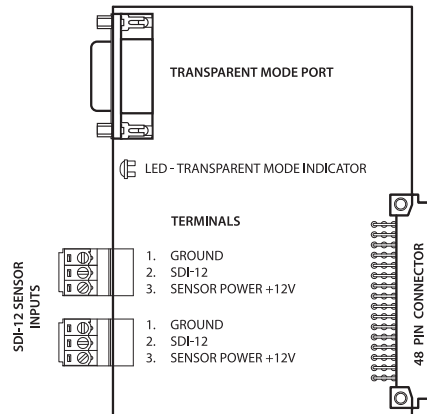

**PULSE I/O CARD** Part No. 850-353

**FLOSI CARD** Part No. 850-330

**I/O CARD** Part No. 850-329

**SDI-12 MASTER CARD** Part No. 850-368

**WEBCOMM 3G CARD** Part No. 850-360

# All cards must be factory fitted in to the HVFlo XCI