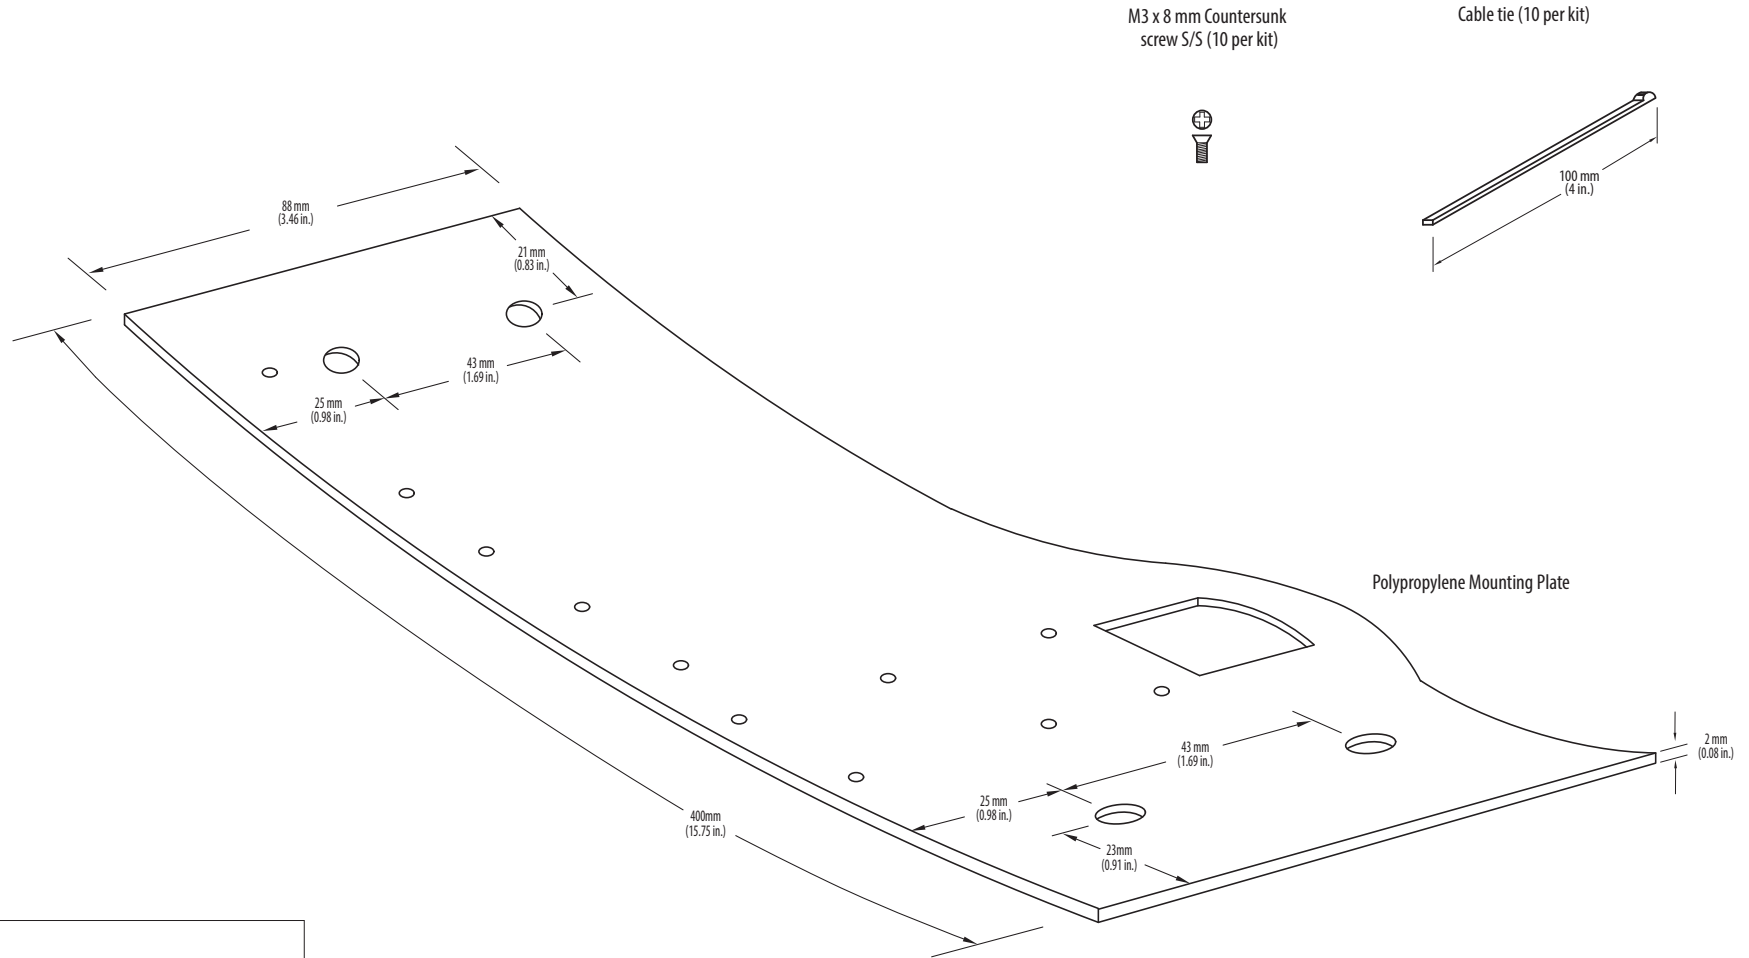

SENSOR MOUNTING PLATE - POLYPROPYLENE

Polypropylene plate for mounting MACE Doppler ultrasonic velocity and area/velocity sensors

DOCUMENT

PART No. 825-341 Rev. 1.1

Part No.	Description
850-344	Mounting Plate (Sensor) - Poly with Mounting Accessories